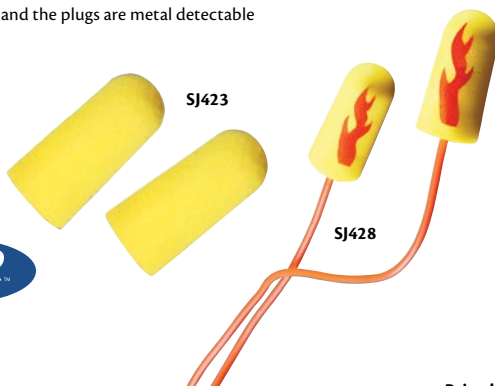

Priced per Box

Model No.	Mfg. No.	Description	Qty/Box (Pairs)	Price /Each
SM556	MM-1	Poly Bag	200	

E-A-RSOFT™ METAL-DETECTABLE EARPLUGS

- Implanted stainless steel ball in the earplug
- Standard cord, not metal-detectable
- Polybag keeps each pair of earplugs clean before use
- Regular size fits most ears
- Test compatible with the E-A-Rfit™ Validation System
- NRR dB: 32
- Certification(s): CSA Class AL

Priced per Box

Model No.	Mfg. No.	Description	Qty/Box (Pairs)	Price /Each
SGF043	311-4110	Corded	200	

E-A-RSOFT™ YELLOW NEONS™ & BLASTS™ EARPLUGS

THE SOFTEST, SMOOTHEST, HIGHEST NRR EARPLUGS AVAILABLE TODAY!

- Advanced foam formulation that provides low-pressure comfort
- Available uncorded or with breakaway cord
- Two sizes available for optimum comfort and protection
- Yellow E-A-R™ trademark colour assures proven protection and high quality
- Laboratory tested NRR 33 dB
- Also available in Yellow Neons™ metal detectable
- Both the cord and the plugs are metal detectable
- CSA class AL

LASER-TRAK® METAL DETECTABLE EARPLUGS

- Self-adjusting foam expands to fit virtually every wearer
- Non-ferrous metal and bright colours are easily detected by visual and automated inspections
- Blue metalized cord offers additional protection in highly sensitive production areas
- Contoured T-shape for easy handling and wear
- Comfortable long term wear
- NRR 33 dB, CSA Class AL