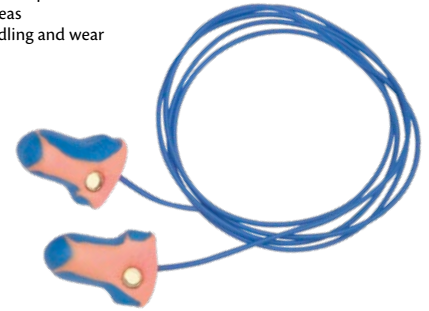

Priced per Box

Model No.	Mfg. No.	Description	Qty/Box (Pairs)	Price /Each
SM556	MM-1	Poly Bag	200	

E-A-RSOFT™ METAL-DETECTABLE EARPLUGS

- Implanted stainless steel ball in the earplug
- Standard cord, not metal-detectable
- Polybag keeps each pair of earplugs clean before use
- Regular size fits most ears
- Test compatible with the E-A-Rfit™ Validation System
- NRR dB: 32
- Certification(s): CSA Class AL

- Advanced foam formulation that provides low-pressure comfort
- Available uncorded or with breakaway cord
- Two sizes available for optimum comfort and protection
- Yellow E-A-R™ trademark colour assures proven protection and high quality
- Laboratory tested NRR 33 dB
- Also available in Yellow Neons™ metal detectable
- Both the cord and the plugs are metal detectable
- CSA class AL

Priced per Box

Model No.	Mfg. No.	Description	Size	Qty/Box (Pairs)	Price /Each
UNCORDED					
SJ423	312-1250	Yellow Neons™	Regular	200	
SJ425	312-1251	Yellow Neons™	Large	200	
SJ427	312-1252	Blasts™	Regular	200	
CORDED					
SJ424	311-1250	Yellow Neons™	Regular	200	
SJ426	311-1251	Yellow Neons™	Large	200	
SJ428	311-1252	Blasts™	Regular	200	
CORDED METAL DETECTABLE					
SAF802	311-4106	Yellow Neons™	Regular	200	

LASER-TRAK® METAL DETECTABLE EARPLUGS

- Self-adjusting foam expands to fit virtually every wearer
- Non-ferrous metal and bright colours are easily detected by visual and automated inspections
- Blue metalized cord offers additional protection in highly sensitive production areas
- Contoured T-shape for easy handling and wear
- Comfortable long term wear
- NRR 33 dB, CSA Class AL