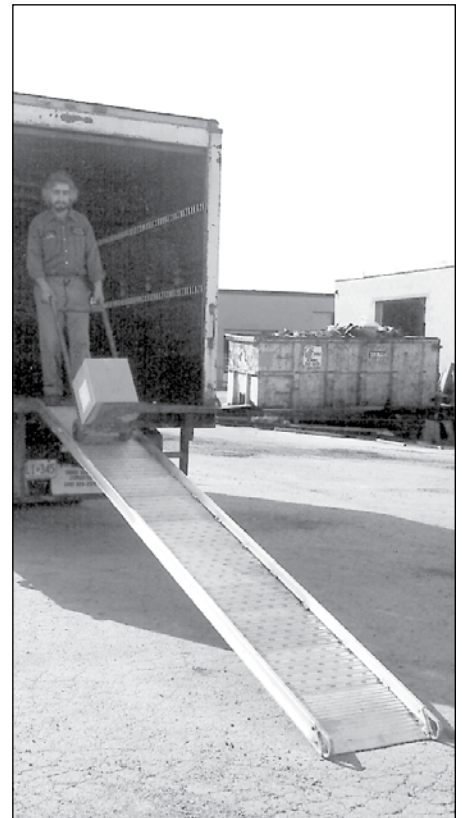

ALUMINUM TWIN RAMPS WITH PERFORATED TRACTION GRIP

Provides a fast, safe means of moving vans, pickup trucks and some cars from ground level into and out of building docks. Perforated traction grip deck ensures safe, non-slip use in both wet or dry conditions. 1 1/2" side curbs. Choose the ramp length that will accommodate your truck or van at a gradual slope. Safety pins are included to secure ramps to dock or truck

Priced per Pair

Model No.	Cap. lbs.	Height		O.A. Width "	Inside Curb Width"	Length'	Wt. lbs.	Price /Each
		Max." 11° Incline	Min." 8°					
KH279	7000	17 1/2	12 1/2	19	15	8	52	
KH272	5500	22 1/2	16	19	15	10	64	
KH278	7000	27	19	19	15	12	105	
KH276	6000	32	22 1/2	19	15	14	120	
KH273	5500	36 1/2	25 1/2	19	15	16	138	
KH277	6000	41	29	20	15	18	170	
KH274	5500	46	32 1/2	20	15	20	190	
KH275	5500	55 1/2	39	20	15	24	250	

All prices w. Weston, Ontario. Hook Mount and Non-Skid treadplate surface also available.

All products are non-returnable

ALUMINUM WALK RAMPS WITH PERFORATED TRACTION GRIP

Ideal for use with hand trucks and platform trucks. Lightweight, portable aluminum walkramps provide a fast, easy means of loading and unloading. Perforated Traction Grip Deck ensures safe, non-slip use in both wet and dry conditions. Determine the length of ramp which will descend at a gradual, safe slope. Safety pins are included to secure walkramp to truck or dock. Not for use with pallet trucks or fork lifts. Aluminum handle not included.

APRON MOUNT MODELS