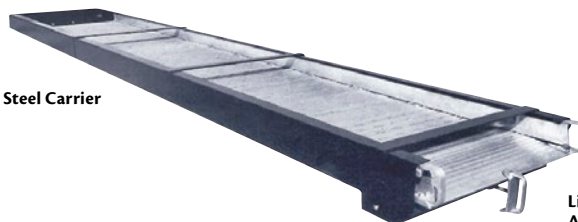

ALUMINUM TWIN RAMPS WITH PERFORATED TRACTION GRIP

Provides a fast, safe means of moving vans, pickup trucks and some cars from ground level into and out of building docks. Perforated traction grip deck ensures safe, non-slip use in both wet or dry conditions. 1 1/2" side curbs. Choose the ramp length that will accommodate your truck or van at a gradual slope. Safety pins are included to secure ramps to dock or truck

All prices w. Weston, Ontario. Hook Mount and Non-Skid treadplate surface also available.

All products are non-returnable

ALUMINUM WALK RAMPS WITH PERFORATED TRACTION GRIP

Ideal for use with hand trucks and platform trucks. Lightweight, portable aluminum walkramps provide a fast, easy means of loading and unloading. Perforated Traction Grip Deck ensures safe, non-slip use in both wet and dry conditions. Determine the length of ramp which will descend at a gradual, safe slope. Safety pins are included to secure walkramp to truck or dock. Not for use with pallet trucks or fork lifts. Aluminum handle not included.

All prices F.O.B. Weston, Ontario. Hook Mount and Non-Skid treadplate surface also available.

All products are made to order and are non-returnable

TRUCK SLIDER RAMPS

Inquire about our line of **Below-Truck Aluminum Slider Ramps**. Available with or without steel ramp carrier.

Steel Carrier

Lightweight Aluminum Slider